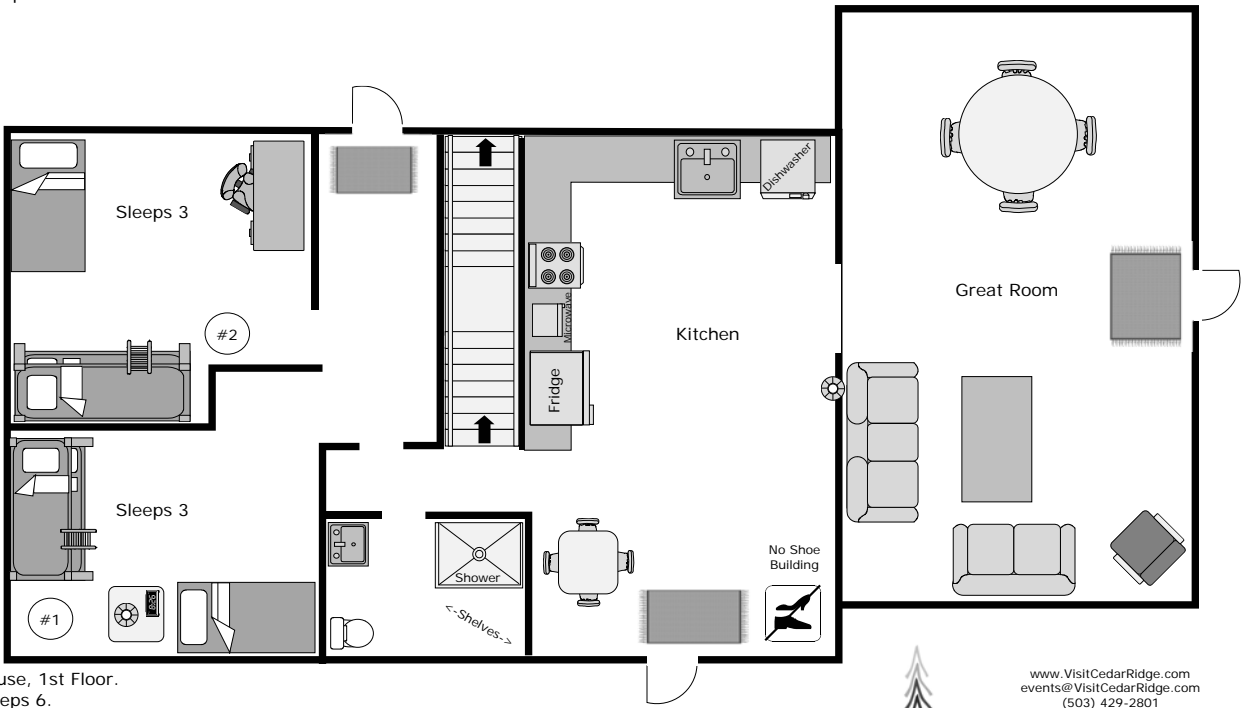

Comfortable Beds  
Individual Heaters in Rooms  
Linens, Pillow, Comforter & Bath Towel Supplied

Room #	Capacity	Enter Names Here
#1	3 People	1.
		2.
		3.
#2	3 People	1.
		2.
		3.
#3	3 People	1.
		2.
		3.
#4	3 People	1.
		2.
		3.
#5	1-2 People	1.
		2.

House, Second Floor.  
Sleeps 7-8.

**House Accommodations**  
Total Capacity: **13-14 People**  
Not to Scale

www.VisitCedarRidge.com  
events@VisitCedarRidge.com  
(503) 429-2801

Room #	Capacity	Enter Names Here
#12	1 Person	1.
#13		1.
		2.
		3.
		4.
		5.