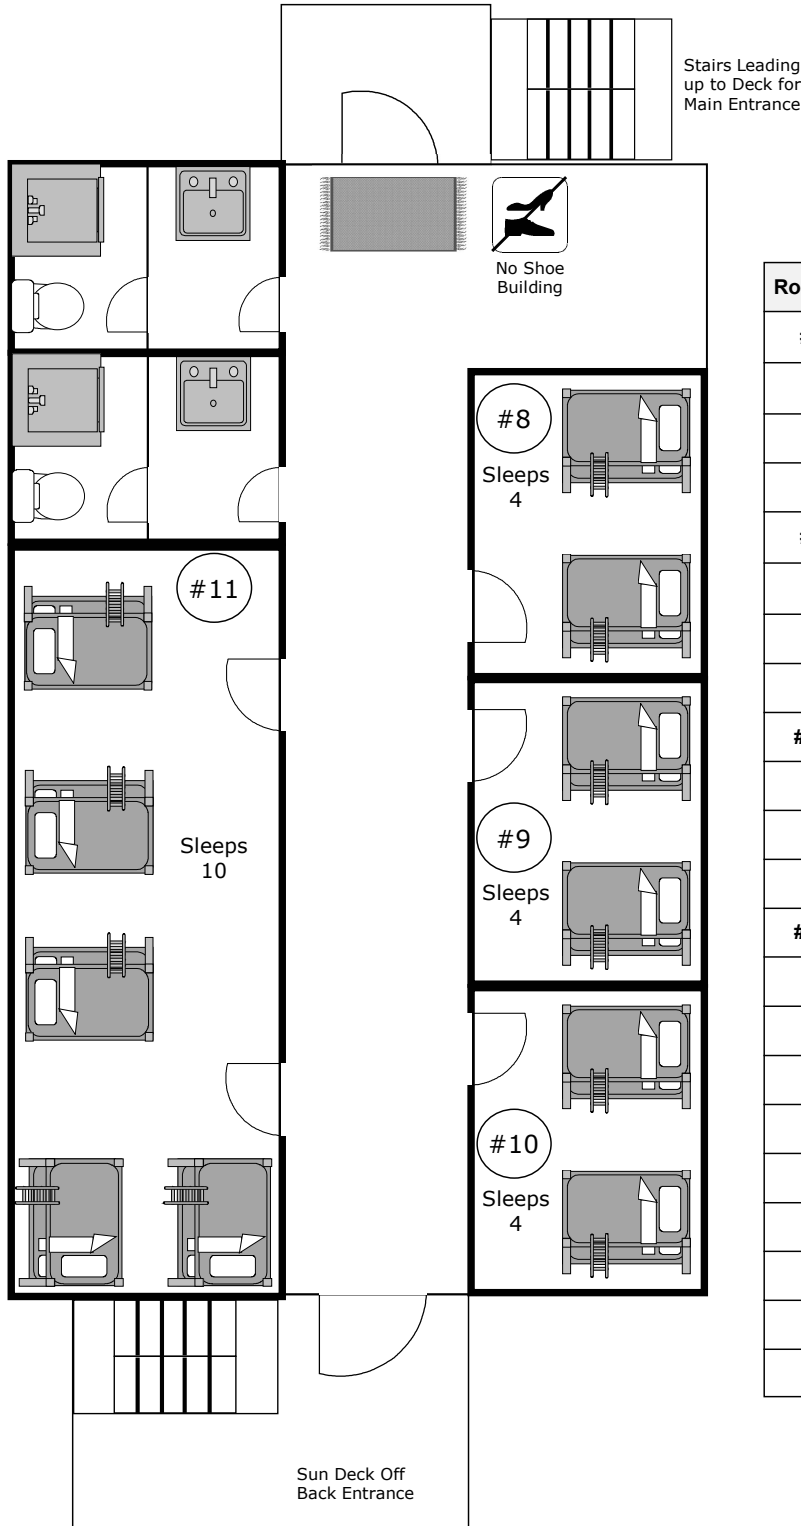

Room #	Capacity	Enter Names Here
#12	1 Person	1.
#13		1.
		2.
		3.
		4.
		5.

## Lower Lodge Accommodations

Total Capacity: **12 People**  
Not to Scale

Comfortable Beds  
Individual Heaters in Rooms  
Linens, Pillow, Comforter & Bath Towel Supplied

Room #	Capacity	Enter Names Here
#6	4 People	1.
		2.
		3.
		4.
#7	8 People	1.
		2.
		3.
		4.
		5.
		6.
		7.
		8.

## Upper Lodge Accommodations

Total Capacity: **22 People**

Not to Scale

Comfortable Beds  
Individual Heaters in Rooms  
Linens, Pillow, Comforter & Bath Towel Supplied

Room #	Capacity	Enter Names Here
#8	4 People	1.
		2.
		3.
		4.
#9	4 People	1.
		2.
		3.
		4.
#10	4 People	1.
		2.
		3.
		4.
#11	10 People	1.
		2.
		3.
		4.
		5.
		6.
		7.
		8.
		9.
		10.