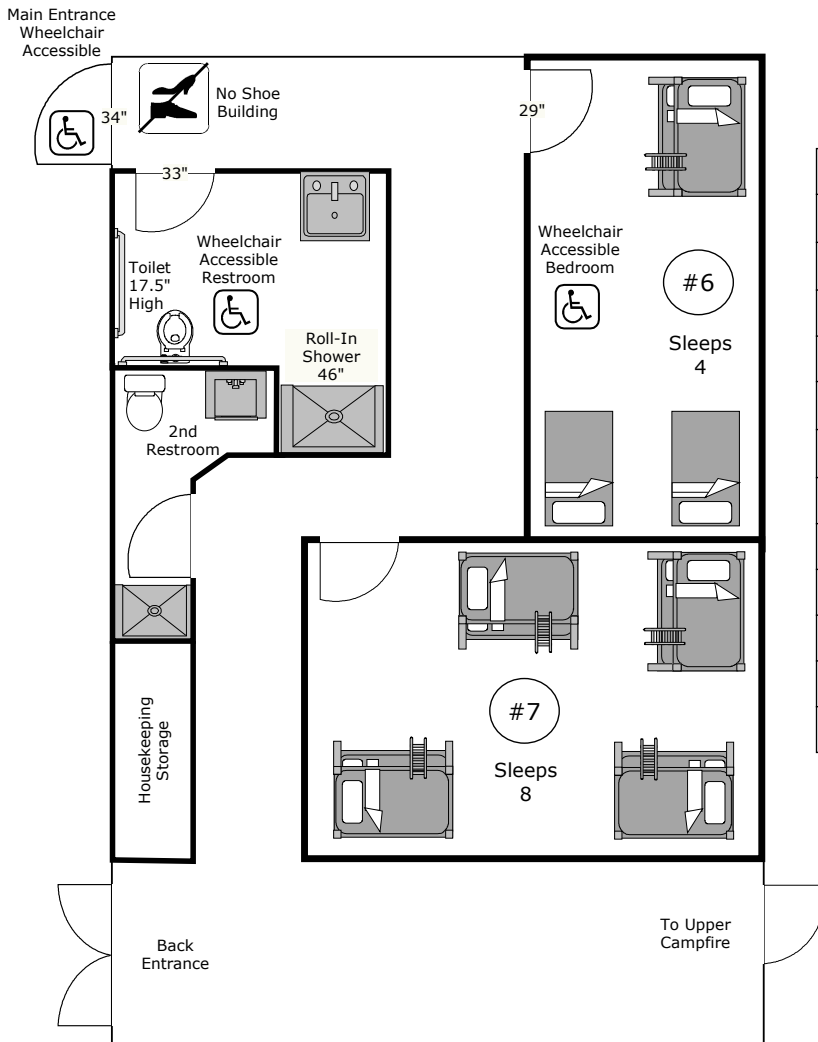

House, Second Floor.  
Sleeps 7-8.

**House Accommodations**  
Total Capacity: **13-14 People**  
Not to Scale

www.VisitCedarRidge.com  
events@VisitCedarRidge.com  
(503) 429-2801

### Studio and Loft Accommodations

Total Capacity: **6 People**  
Not to Scale

www.VisitCedarRidge.com  
events@VisitCedarRidge.com  
(503) 429-2801

Comfortable Beds  
Linens, Pillow, Comforter & Bath Towel Supplied

Room #	Capacity	Enter Names Here
#12	1 Person	1.
#13		1.
		2.
		3.
		4.
		5.

## Lower Lodge Accommodations

Total Capacity: **12 People**  
Not to Scale

Comfortable Beds  
Individual Heaters in Rooms  
Linens, Pillow, Comforter & Bath Towel Supplied

Room #	Capacity	Enter Names Here
#6	4 People	1.
		2.
		3.
		4.
#7	8 People	1.
		2.
		3.
		4.
		5.
		6.
		7.
		8.