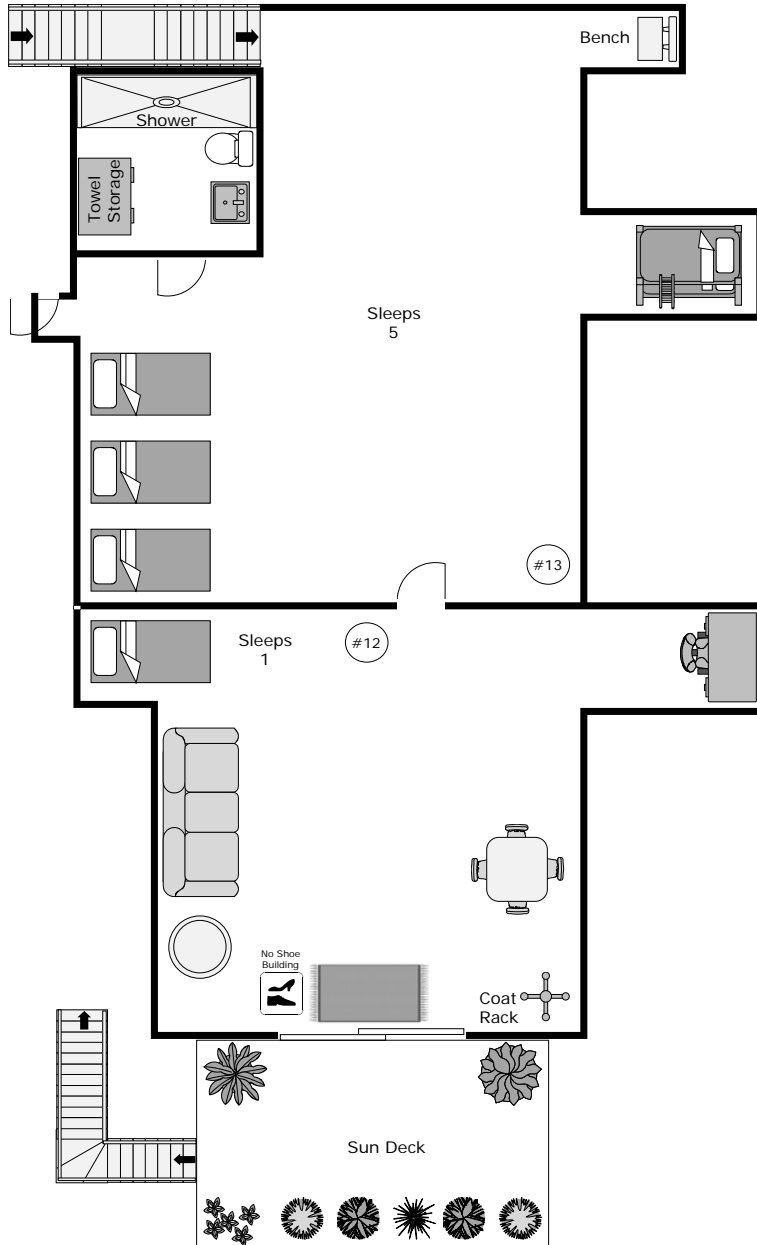

Comfortable Beds  
Individual Heaters in Rooms  
Linens, Pillow, Comforter & Bath Towel Supplied

Room #	Capacity	Enter Names Here
#1	3 People	1.
		2.
		3.
#2	3 People	1.
		2.
		3.
#3	3 People	1.
		2.
		3.
#4	3 People	1.
		2.
		3.
#5	1-2 People	1.
		2.

House, Second Floor.  
Sleeps 7-8.

**House Accommodations**  
Total Capacity: **13-14 People**  
Not to Scale

www.VisitCedarRidge.com  
events@VisitCedarRidge.com  
(503) 429-2801

### Studio and Loft Accommodations

Total Capacity: **6 People**  
Not to Scale

www.VisitCedarRidge.com  
events@VisitCedarRidge.com  
(503) 429-2801

Comfortable Beds  
Linens, Pillow, Comforter & Bath Towel Supplied

Room #	Capacity	Enter Names Here
#12	1 Person	1.
#13		1.
		2.
		3.
		4.
		5.